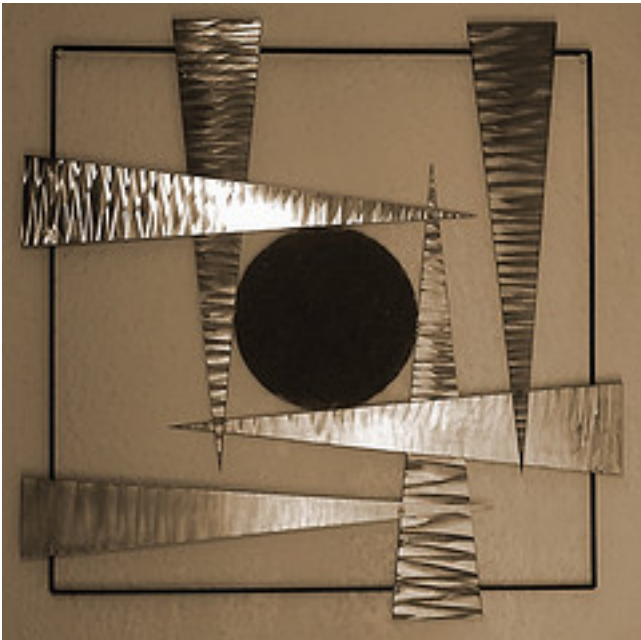

Â

Dimensions: Â Â Â Â Â 660 mm x 660 mm x 10 mm

Â

Description:

Â

Final Sun is an original artwork that has been hand made in Devon (UK) in my own studio and is made from hand cut, & etched stainless steel terminations that embrace a mineral textured centre disk. This is my representation of a burnt out sun.

Â

Â

Â

Detail View