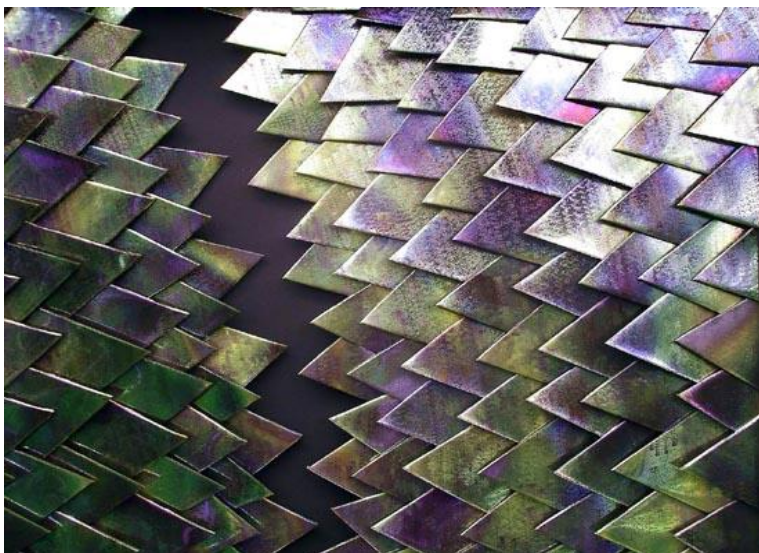

^

Closer Detail